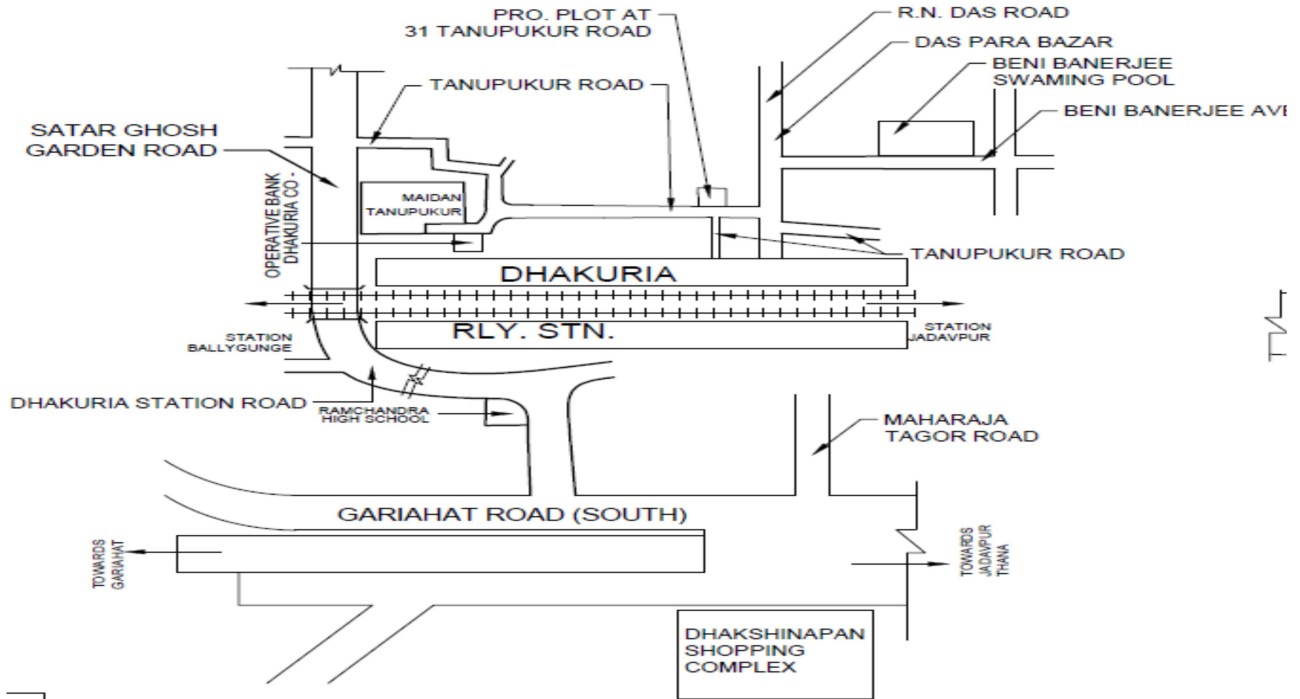

# CANDID PROJECT

CIVIL CONTRACTOR & DEVELOPER

Location Map with Latitude and Longitude for the Project named **HAPPY PALACE** situated at Premises No. 31, Tanupukur Road, under Ward No. 92 of Borough – X of KMC, PS – Kasba, Kolkata – 700031, WB, India:

LATITUDE	LONGITUDE
22 30 31 N	88 22 18 E

**KEY PLAN**  
SCALE = 1:4000

14

**SITE PLAN**  
SCALE = 1:600