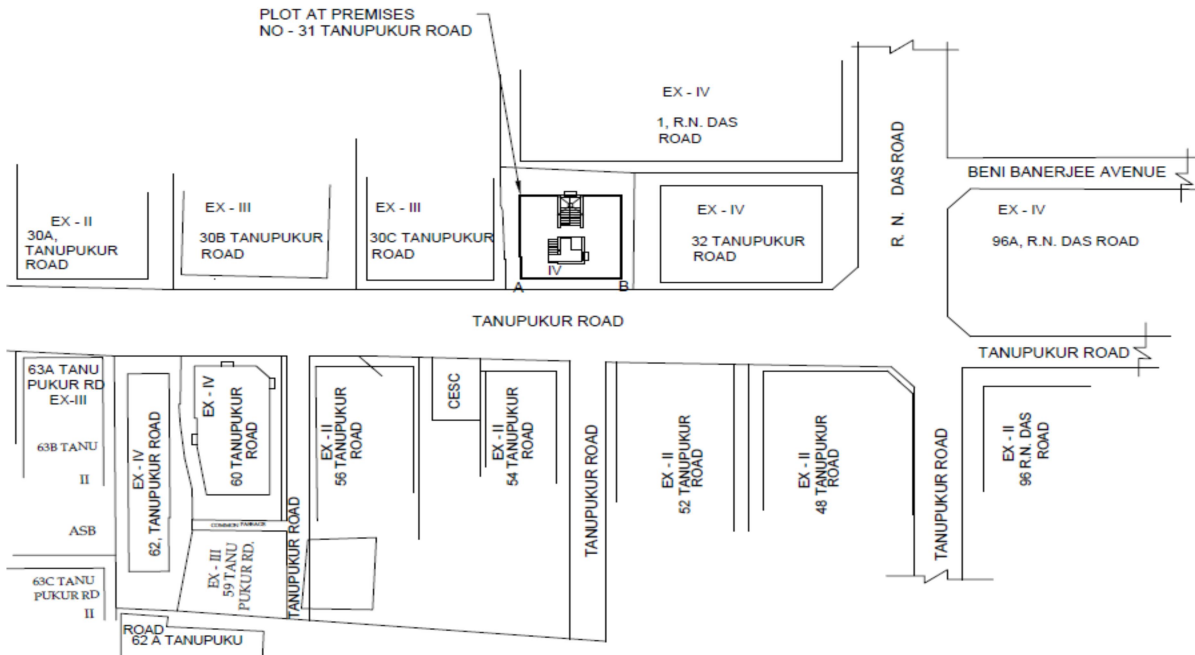

# CANDID PROJECT

CIVIL CONTRACTOR & DEVELOPER

Location Map with Latitude and Longitude for the Project named **HAPPY PALACE** situated at Premises No. 31, Tanupukur Road, under Ward No. 92 of Borough – X of KMC, PS – Kasba, Kolkata – 700031, WB, India:

LATITUDE	LONGITUDE
22 30 31 N	88 22 18 E

**KEY PLAN**  
SCALE = 1:4000

14

**SITE PLAN**  
SCALE = 1:600